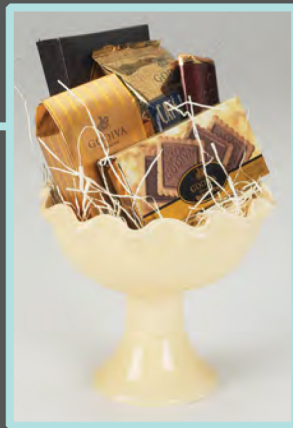

# Superior Adhesives for Gift Basket Assembly

www.BuyGlueDots.com  
800-717-5220

From your store to their door, keep gift baskets looking beautiful with the original Glue Dots® Brand Adhesives.

Secure items in place before shrink wrapping and attach bows, ribbons and tags

Keep labels facing forward

Cushion glass items

Secure gift towers

Make assembling your gift baskets effortless with easy-to-use, versatile Glue Dots® Brand Adhesives. Two decades of expertise are placed at your disposal when you rely on the original instant-bonding Glue Dots, a cleaner, safer alternative to hot glue and double-sided tapes.

Ideal for bonding irregularly shaped objects, Glue Dots for gift baskets are available in High and Super High Tack.

High Tack is considered removable in most cases, and doesn't tear paper. Super High Tack creates an aggressive bond and in most cases does tear paper, but is also considered removable when used with glass or plastic applications.